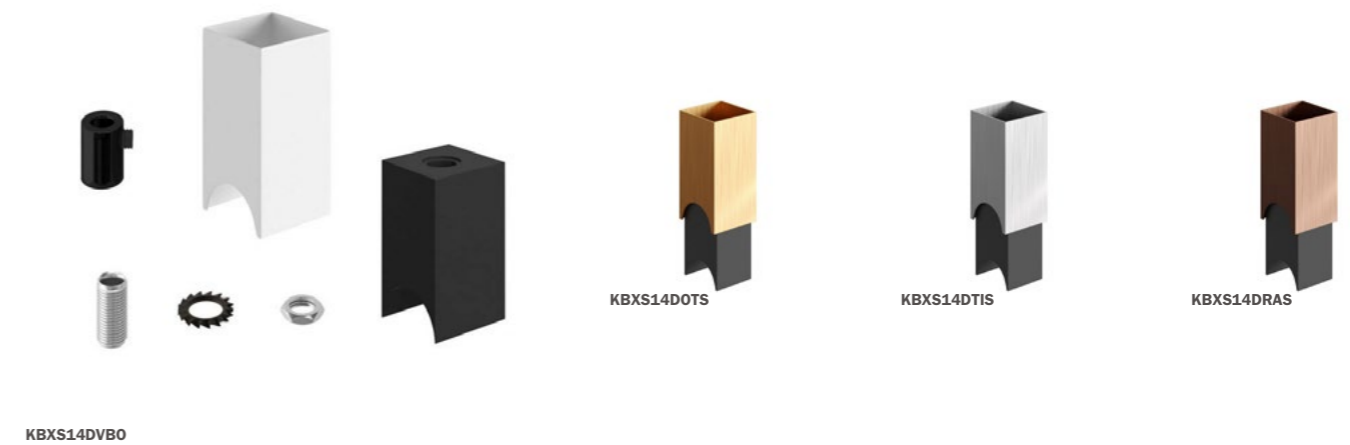

## ESSE14: wall or ceiling lampholders

Curved, small and design-oriented, you can give shape to your creations without worrying about their taking up too much space. It does not require a ceiling rose and can be attached directly to the wall. An exclusive Creative-Cables creation, designed to resist humidity thanks to its IP44 certification when combined with 30 or 50 cm linear LED bulbs.

## SYNTAX: lampholders for pendant lighting

The linear lamps with S14d socket are not restricted to basic wall or ceiling installation, but can also be presented in all their glory in suspension, or with a swivel joint, and may be combined in different compositions with never-before-seen scenographic effects, owing to the Syntax system.

## Syntax S14d cover and lamp holder kit

The kit includes a Syntax lamp holder with S14d fitting and a cover, an accessory that allows you to cover your lamp holder whilst hiding the cable clamp. This metal lamp holder cover works as a sheathing for the S14d lamp holder and is available in different finishes - choose the one that suits your style. The Gold finish is a perfect match to the golden LED linear bulbs, whereas the Silver finish suits the Smoky Grey linear bulbs, and yet again the white version is excellent combined with the opaline linear bulbs for a total white effect.