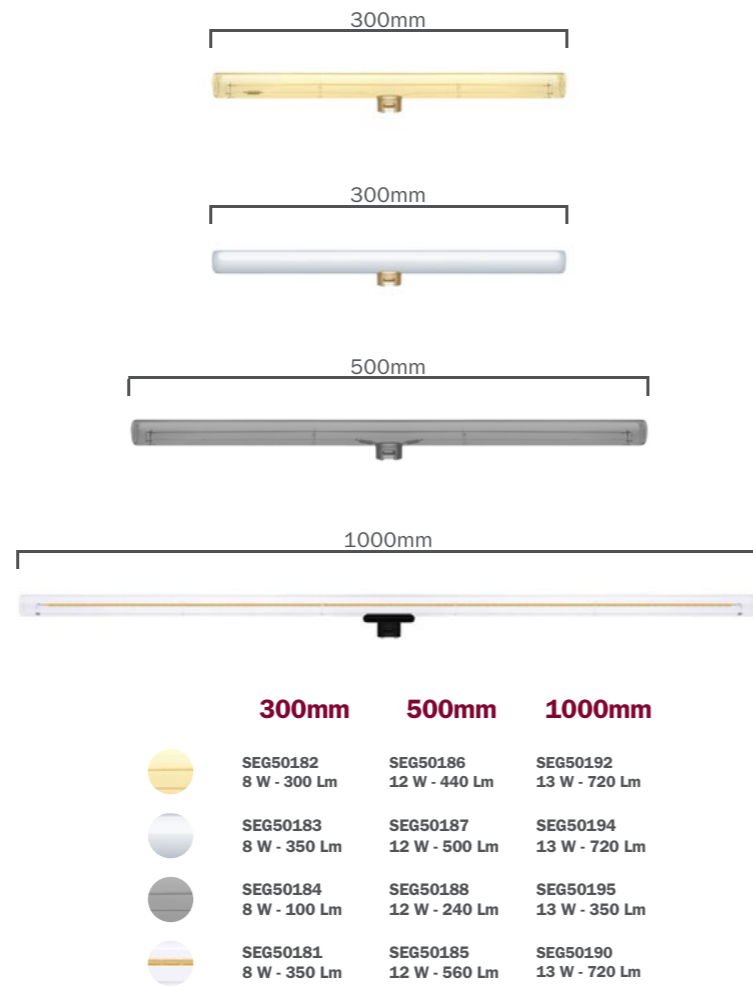

Bulbs

The S14d lamp holders can be matched with a wide range of linear bulbs. Transparent, gold, smoky grey and opal finishes are available in 3 different lengths: small, medium and large. All the bulbs are dimmable.