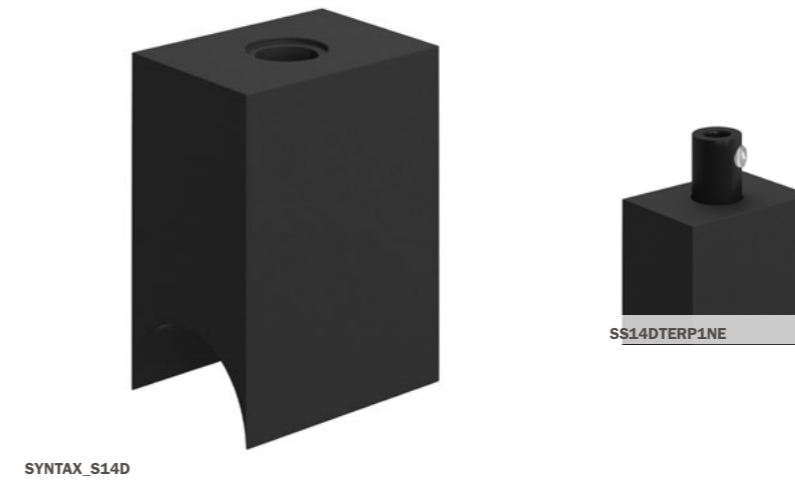

## Systems for linear S14d LED bulbs

S14 linear LED lamps are perfect for wall installation, for creating wall combinations or as bathroom and outdoor lamps.

Thanks to Creative-Cables' exclusive solutions, they can also be used as pendant lamps, increasing their possibilities of use and creating original and creative compositions. Available lampholders are **esse14** and **Syntax®**.

### Create unique lighting solutions with S14 SYSTEM.

S14 is the Creative-Cables system that allows anyone to create spectacular lighting solutions using a piece of lighting history: tube bulbs.

## ESSE14: wall or ceiling lampholders

Curved, small and design-oriented, you can give shape to your creations without worrying about their taking up too much space. It does not require a ceiling rose and can be attached directly to the wall. An exclusive Creative-Cables creation, designed to resist humidity thanks to its IP44 certification when combined with 30 or 50 cm linear LED bulbs.

## Syntax S14d cover and lamp holder kit

The kit includes a Syntax lamp holder with S14d fitting and a cover, an accessory that allows you to cover your lamp holder whilst hiding the cable clamp. This metal lamp holder cover works as a sheathing for the S14d lamp holder and is available in different finishes - choose the one that suits your style. The Gold finish is a perfect match to the golden LED linear bulbs, whereas the Silver finish suits the Smoky Grey linear bulbs, and yet again the white version is excellent combined with the opaline linear bulbs for a total white effect.