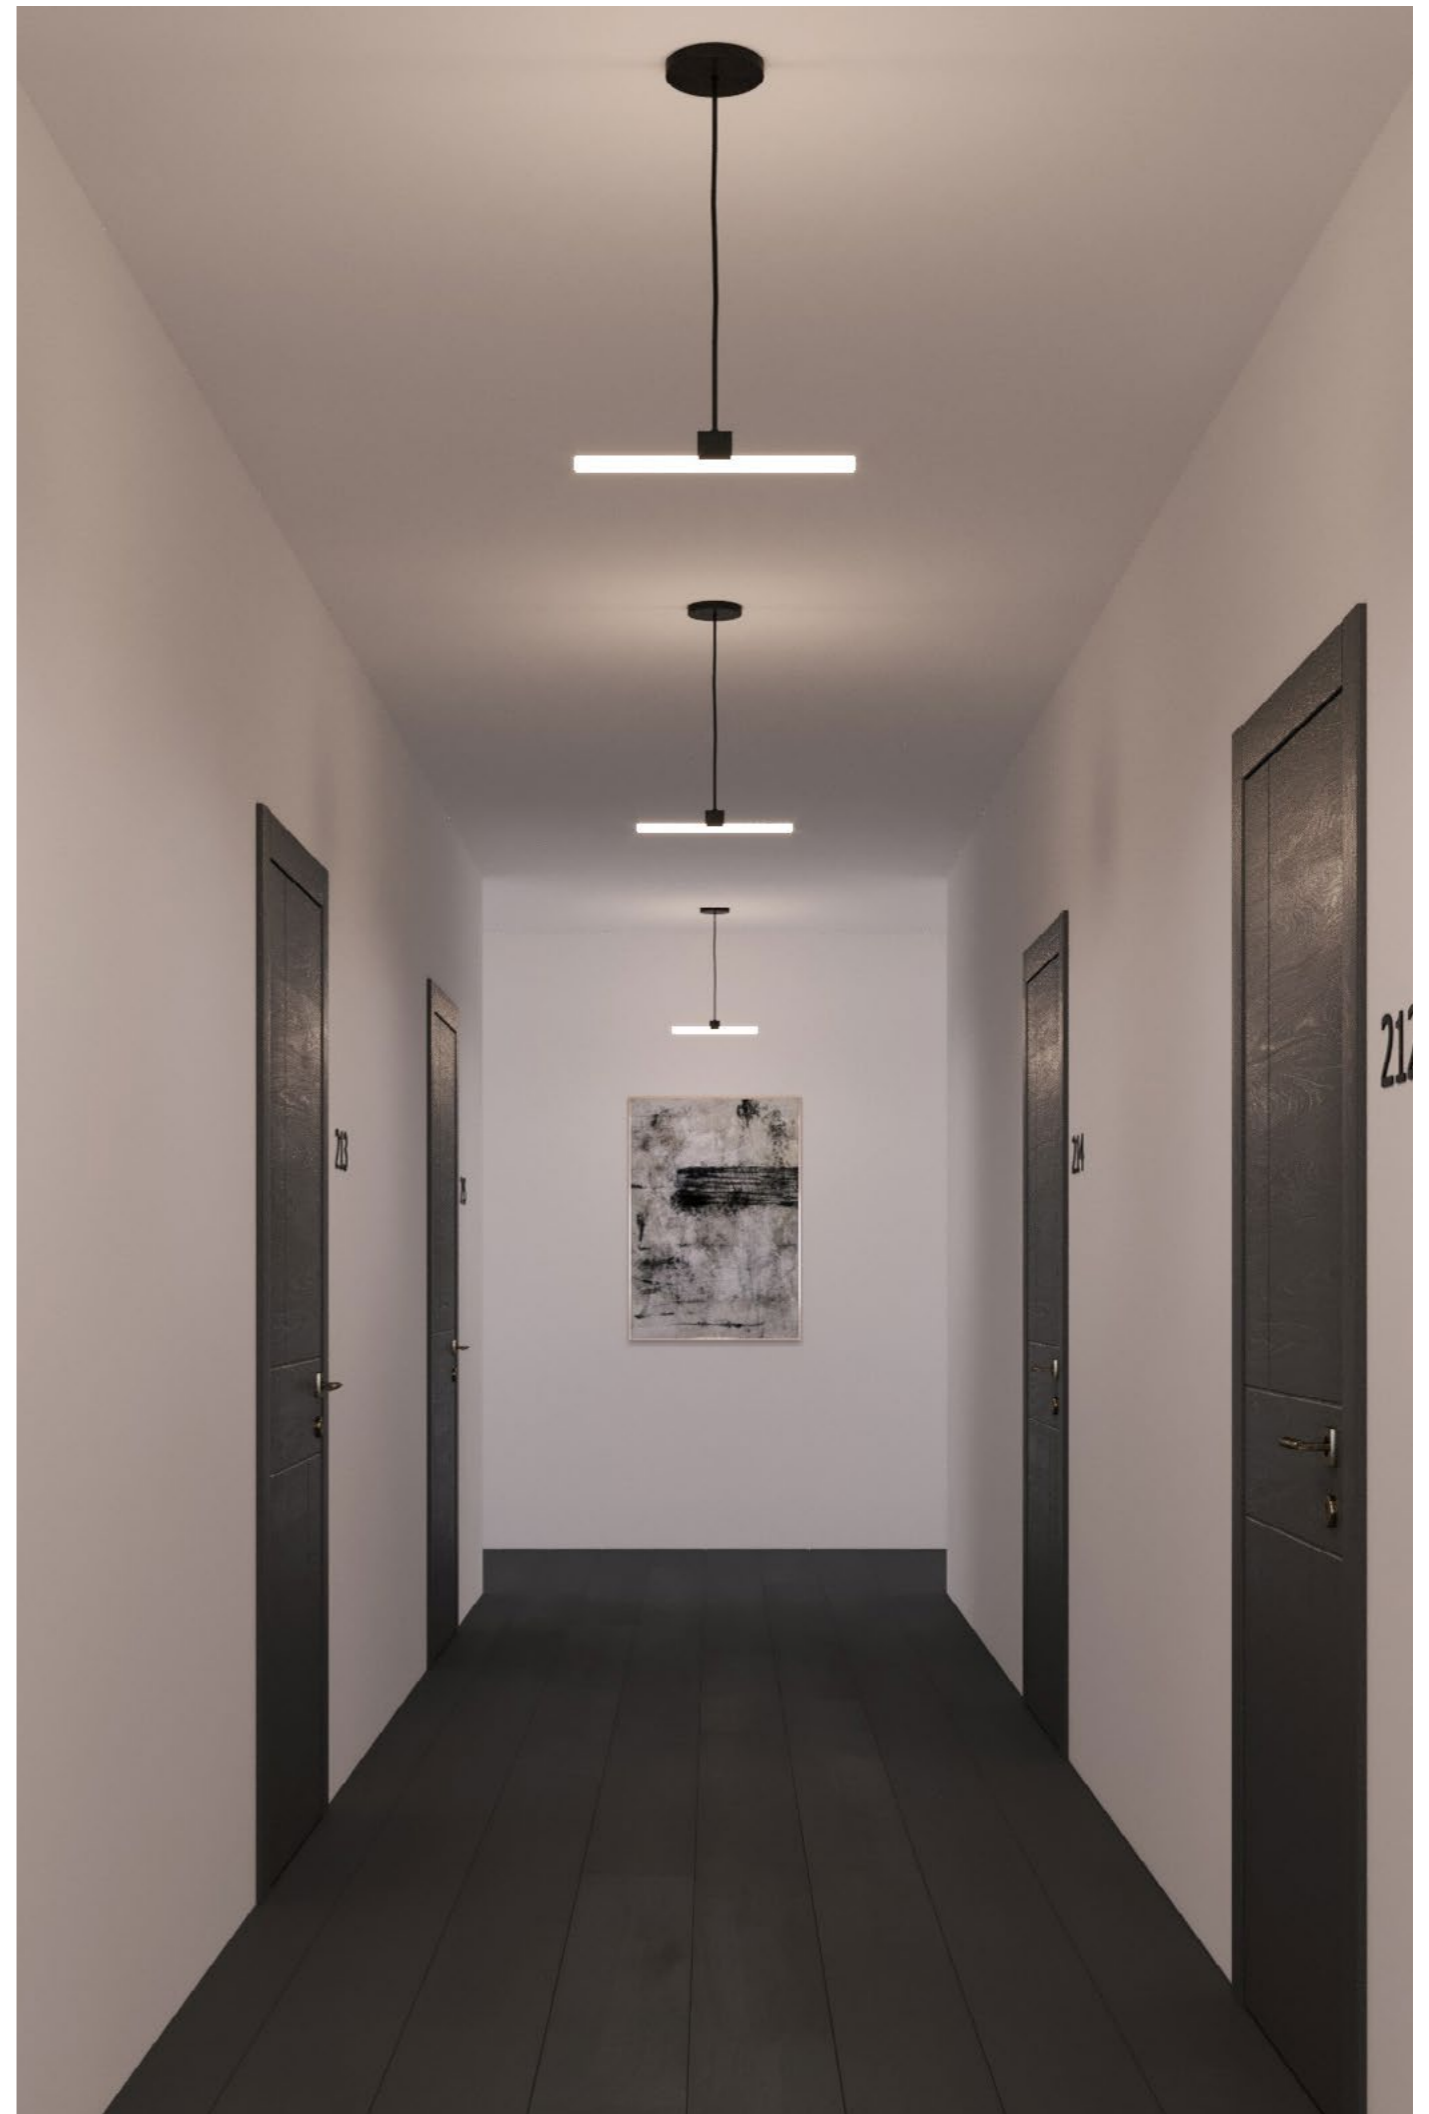

## Systems for linear S14d LED bulbs

S14 linear LED lamps are perfect for wall installation, for creating wall combinations or as bathroom and outdoor lamps.

Thanks to Creative-Cables' exclusive solutions, they can also be used as pendant lamps, increasing their possibilities of use and creating original and creative compositions. Available lampholders are **esse14** and **Syntax®**.

## ESSE14: wall or ceiling lampholders

Curved, small and design-oriented, you can give shape to your creations without worrying about their taking up too much space. It does not require a ceiling rose and can be attached directly to the wall. An exclusive Creative-Cables creation, designed to resist humidity thanks to its IP44 certification when combined with 30 or 50 cm linear LED bulbs.

## Bulbs

The S14d lamp holders can be matched with a wide range of linear bulbs. Transparent, gold, smoky grey and opal finishes are available in 3 different lengths: small, medium and large. All the bulbs are dimmable.

## S14 lamps

The elegance and design of these lamps create a sophisticated atmosphere. The pendant version is ideal for minimal yet functional lighting along corridors or in large open spaces. Alternatively, wall lamps provide functional and decorative illumination, such as above a mirror or picture. S14 Lamps can be purchased with or without a bulb.