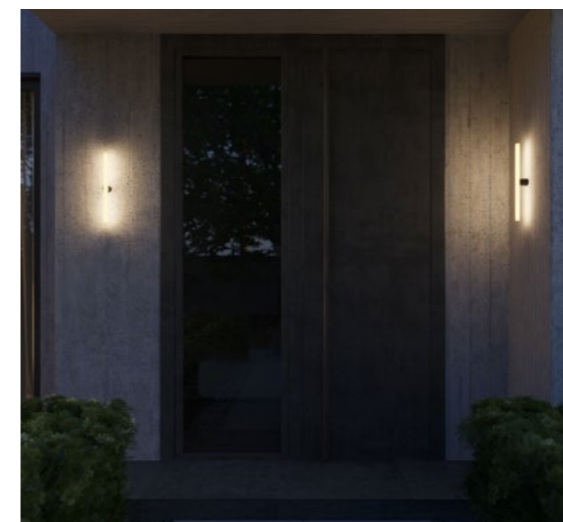

Outdoor spaces

Create unique lighting solutions with S14 SYSTEM.

S14 is the Creative-Cables system that allows anyone to create spectacular lighting solutions using a piece of lighting history: tube bulbs.