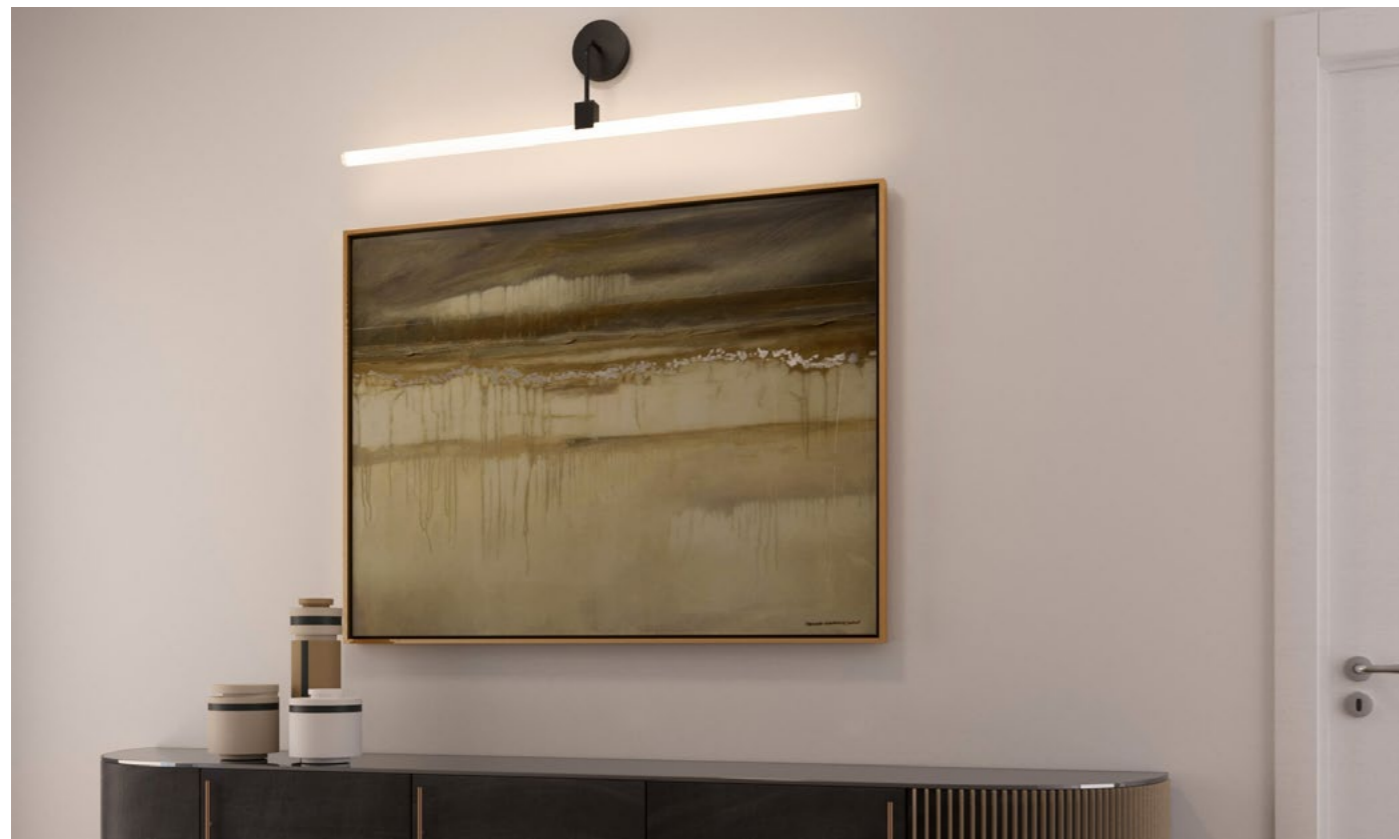

Bulbs

The S14d lamp holders can be matched with a wide range of linear bulbs. Transparent, gold, smoky grey and opal finishes are available in 3 different lengths: small, medium and large. All the bulbs are dimmable.